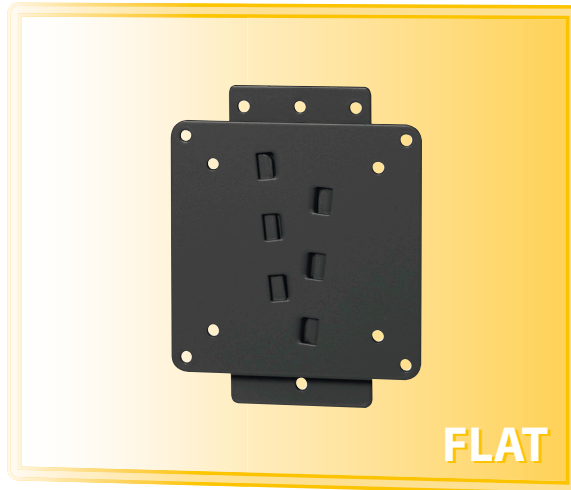

MOUNT MASSIVE

TV WALL BRACKET MNT 50

Screen size:	X-SMALL 10-26 inch / 25-66 cm
Functionality:	FLAT
Max VESA:	100x100
Max weight:	50 kg
Min distance to the wall:	10 mm
Turn (max*):	–
Tilt:	–
Colour:	Black
Netto weight (kg):	0.41