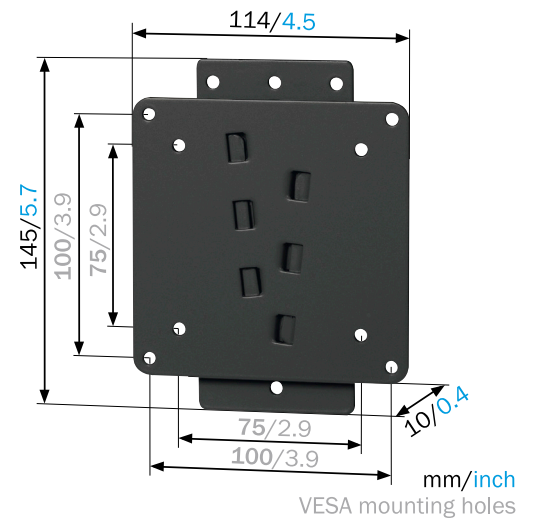

MOUNT MASSIVE

TV WALL BRACKET MNT 50

Screen size:	X-SMALL 10-26 inch / 25-66 cm
Functionality:	FLAT
Max VESA:	100x100
Max weight:	50 kg
Min distance to the wall:	10 mm
Turn (max*):	–
Tilt:	–
Colour:	Black
Netto weight (kg):	0.41